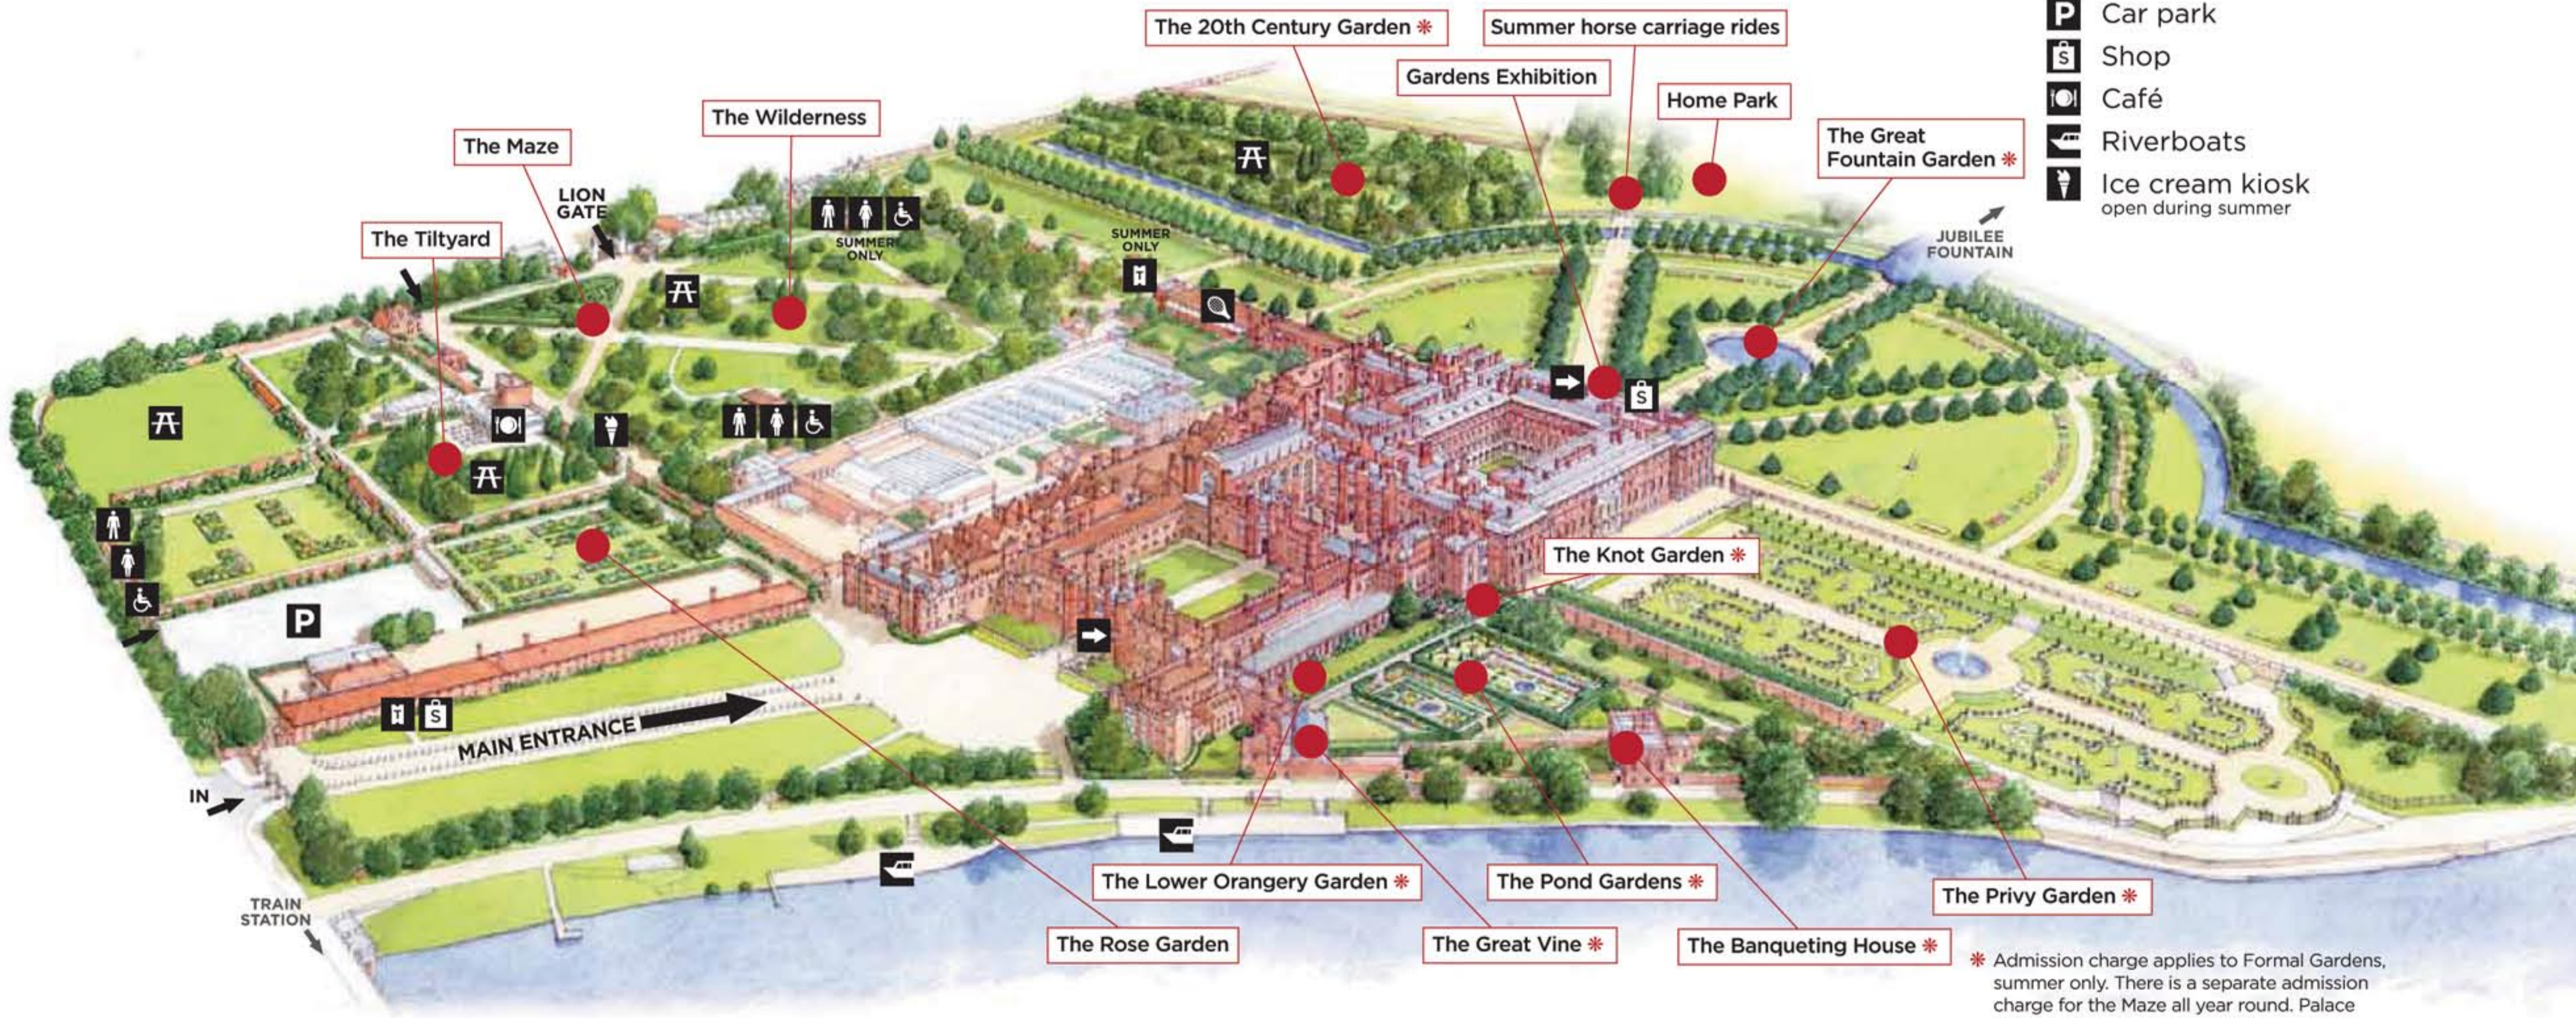

# Key

-  Ticket office
-  Palace entrance/exit
-  Picnic area
-  Royal Tennis Court
-  Male toilet
-  Female toilet
-  Accessible toilet
-  Car park
-  Shop
-  Café
-  Riverboats
-  Ice cream kiosk  
open during summer

\* Admission charge applies to Formal Gardens, summer only. There is a separate admission charge for the Maze all year round. Palace tickets include full access to all areas of the gardens including the Maze.